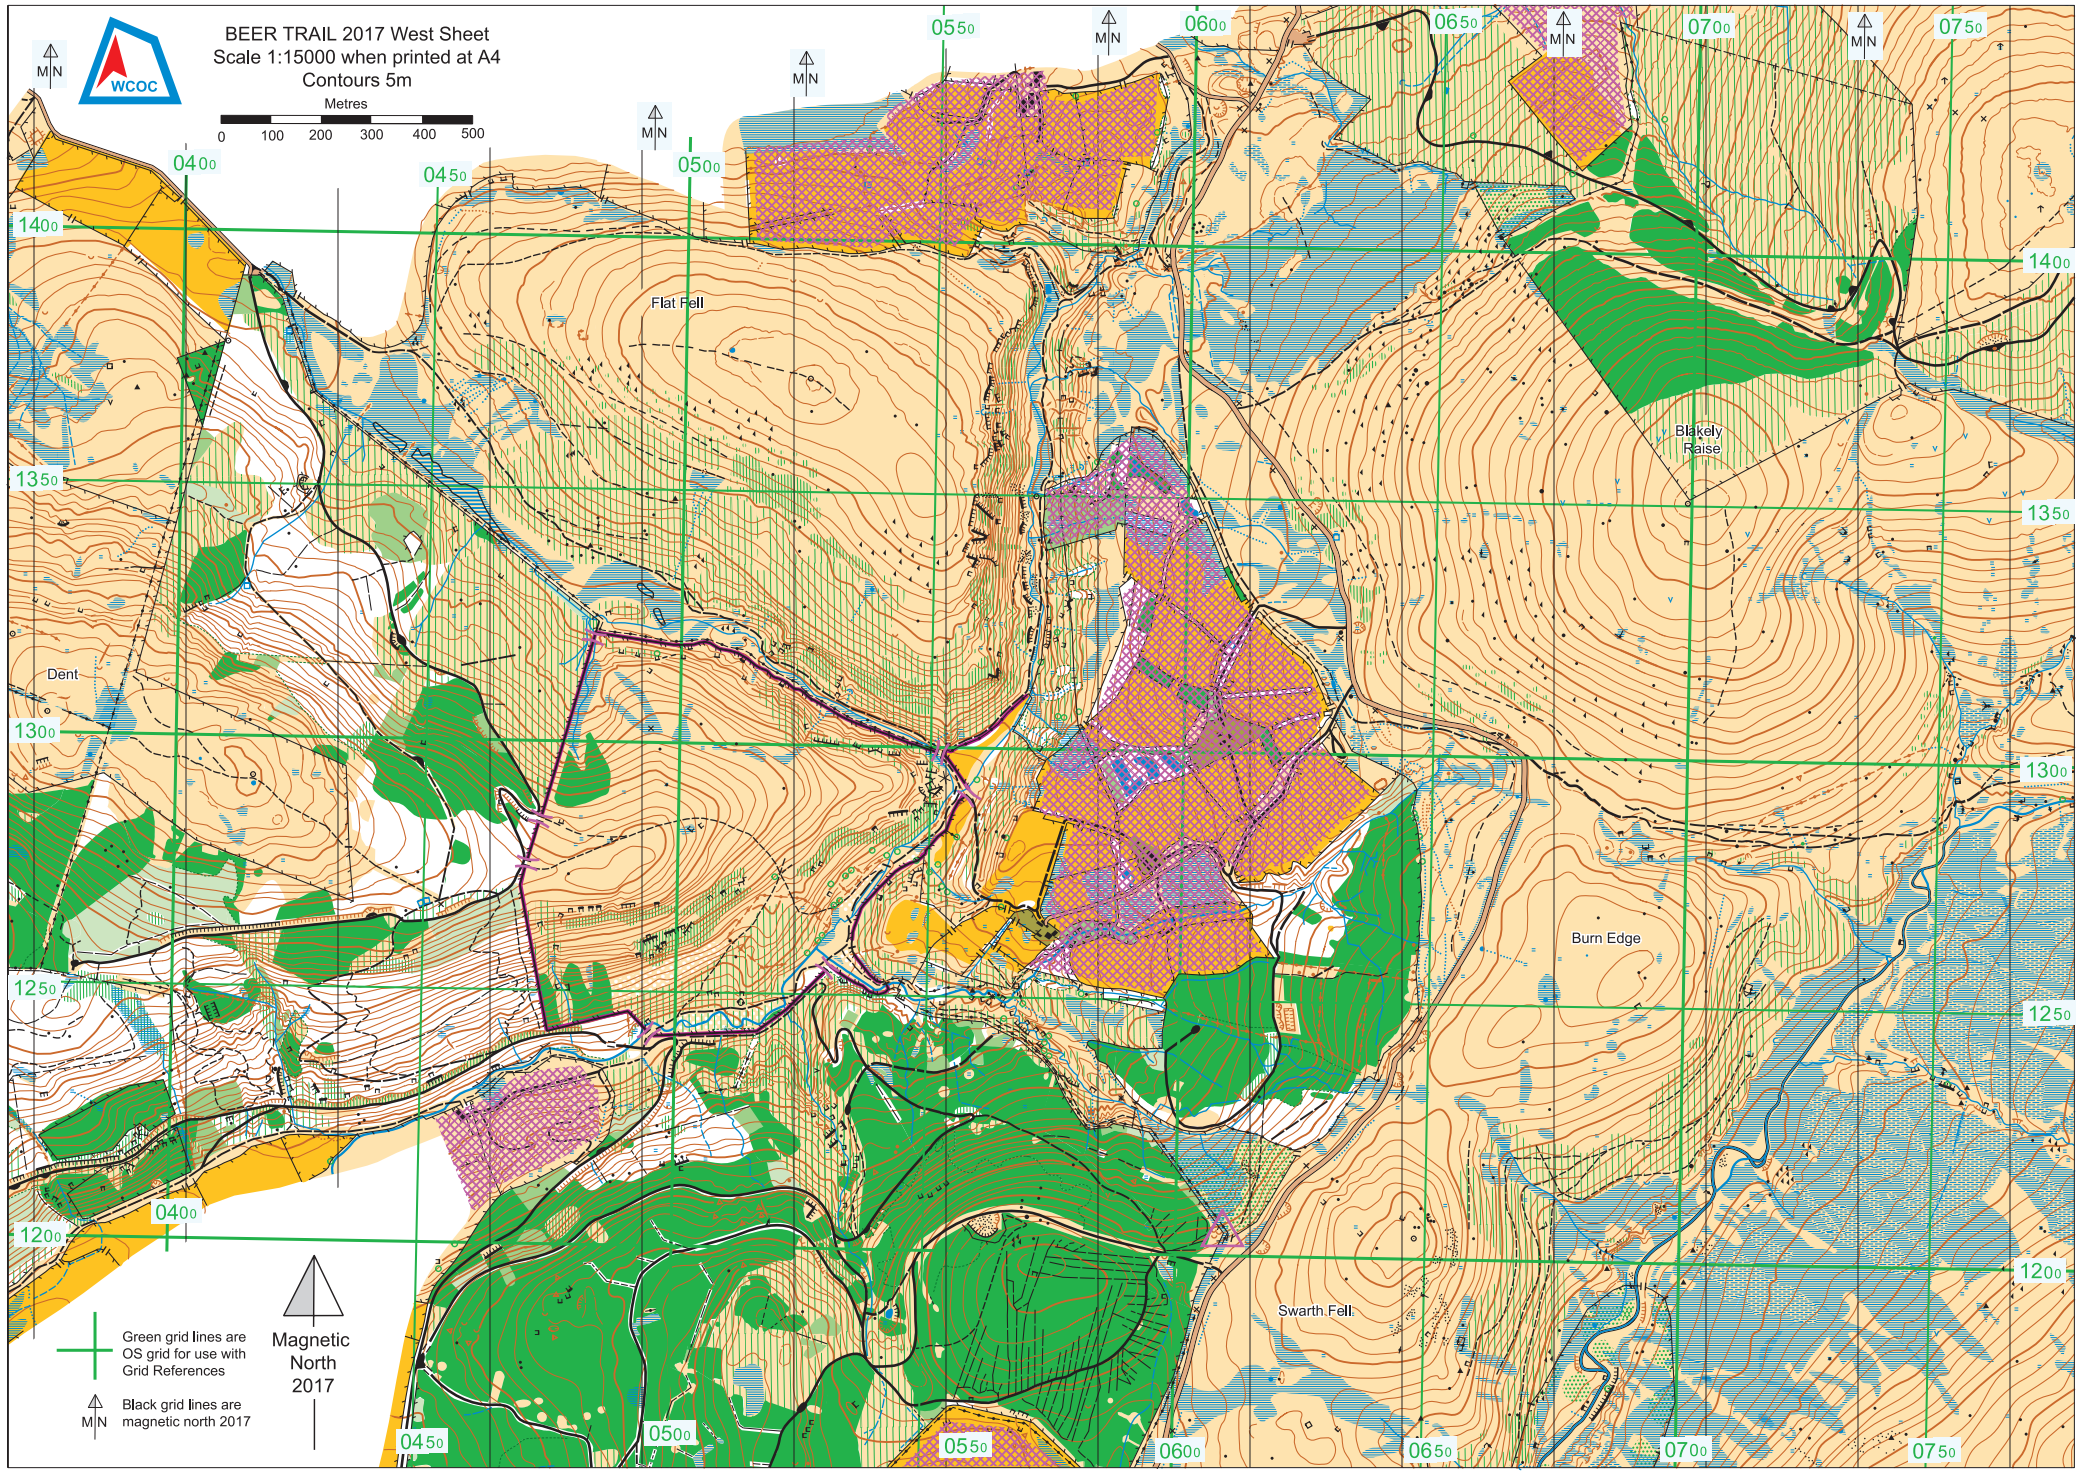

BEER TRAIL 2017 West Sheet
 Scale 1:15000 when printed at A4
 Contours 5m

Green grid lines are OS grid for use with Grid References
 Black grid lines are magnetic north 2017