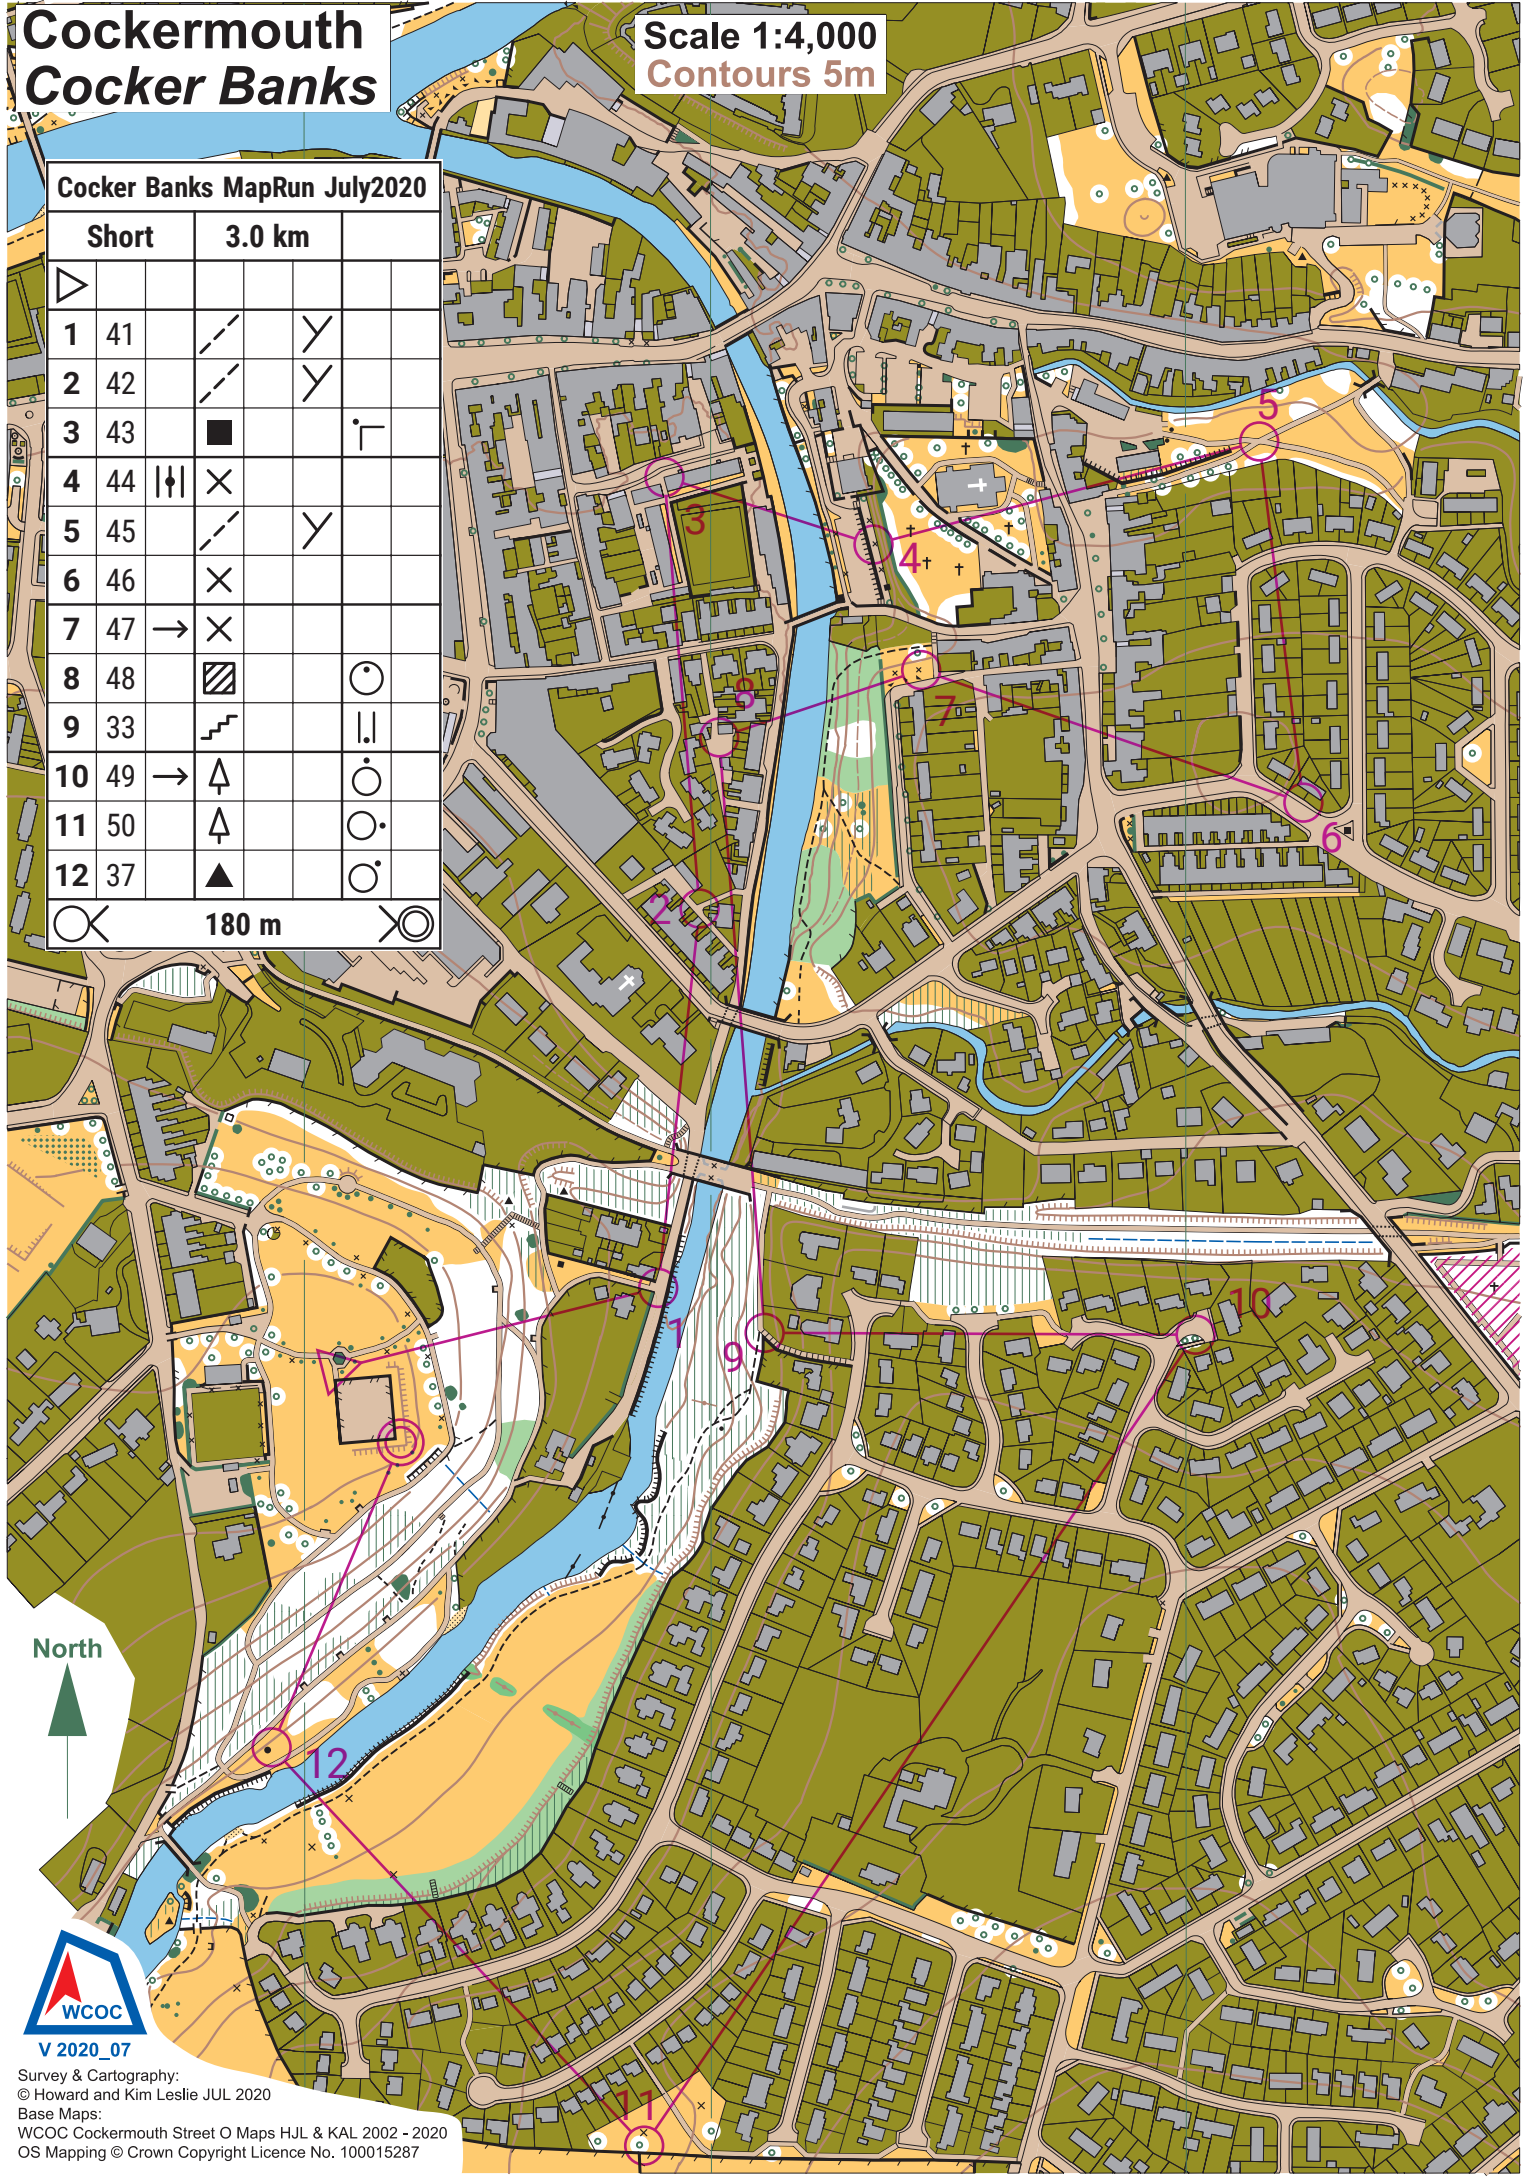

Cockermouth Cocker Banks

Scale 1:4,000
Contours 5m

Cocker Banks MapRun July 2020

	Short	3.0 km		
▷				
1	41	— / —	Y	
2	42	— / —	Y	
3	43	■		┌
4	44		X	
5	45	— / —	Y	
6	46	X		
7	47	→	X	
8	48	▨		○
9	33	┌		
10	49	→	▲	○
11	50	▲		○
12	37	▲		○
○		180 m		○

North

V 2020_07

Survey & Cartography:
© Howard and Kim Leslie JUL 2020
Base Maps:
WCOC Cockermouth Street O Maps HJL & KAL 2002 - 2020
OS Mapping © Crown Copyright Licence No. 100015287