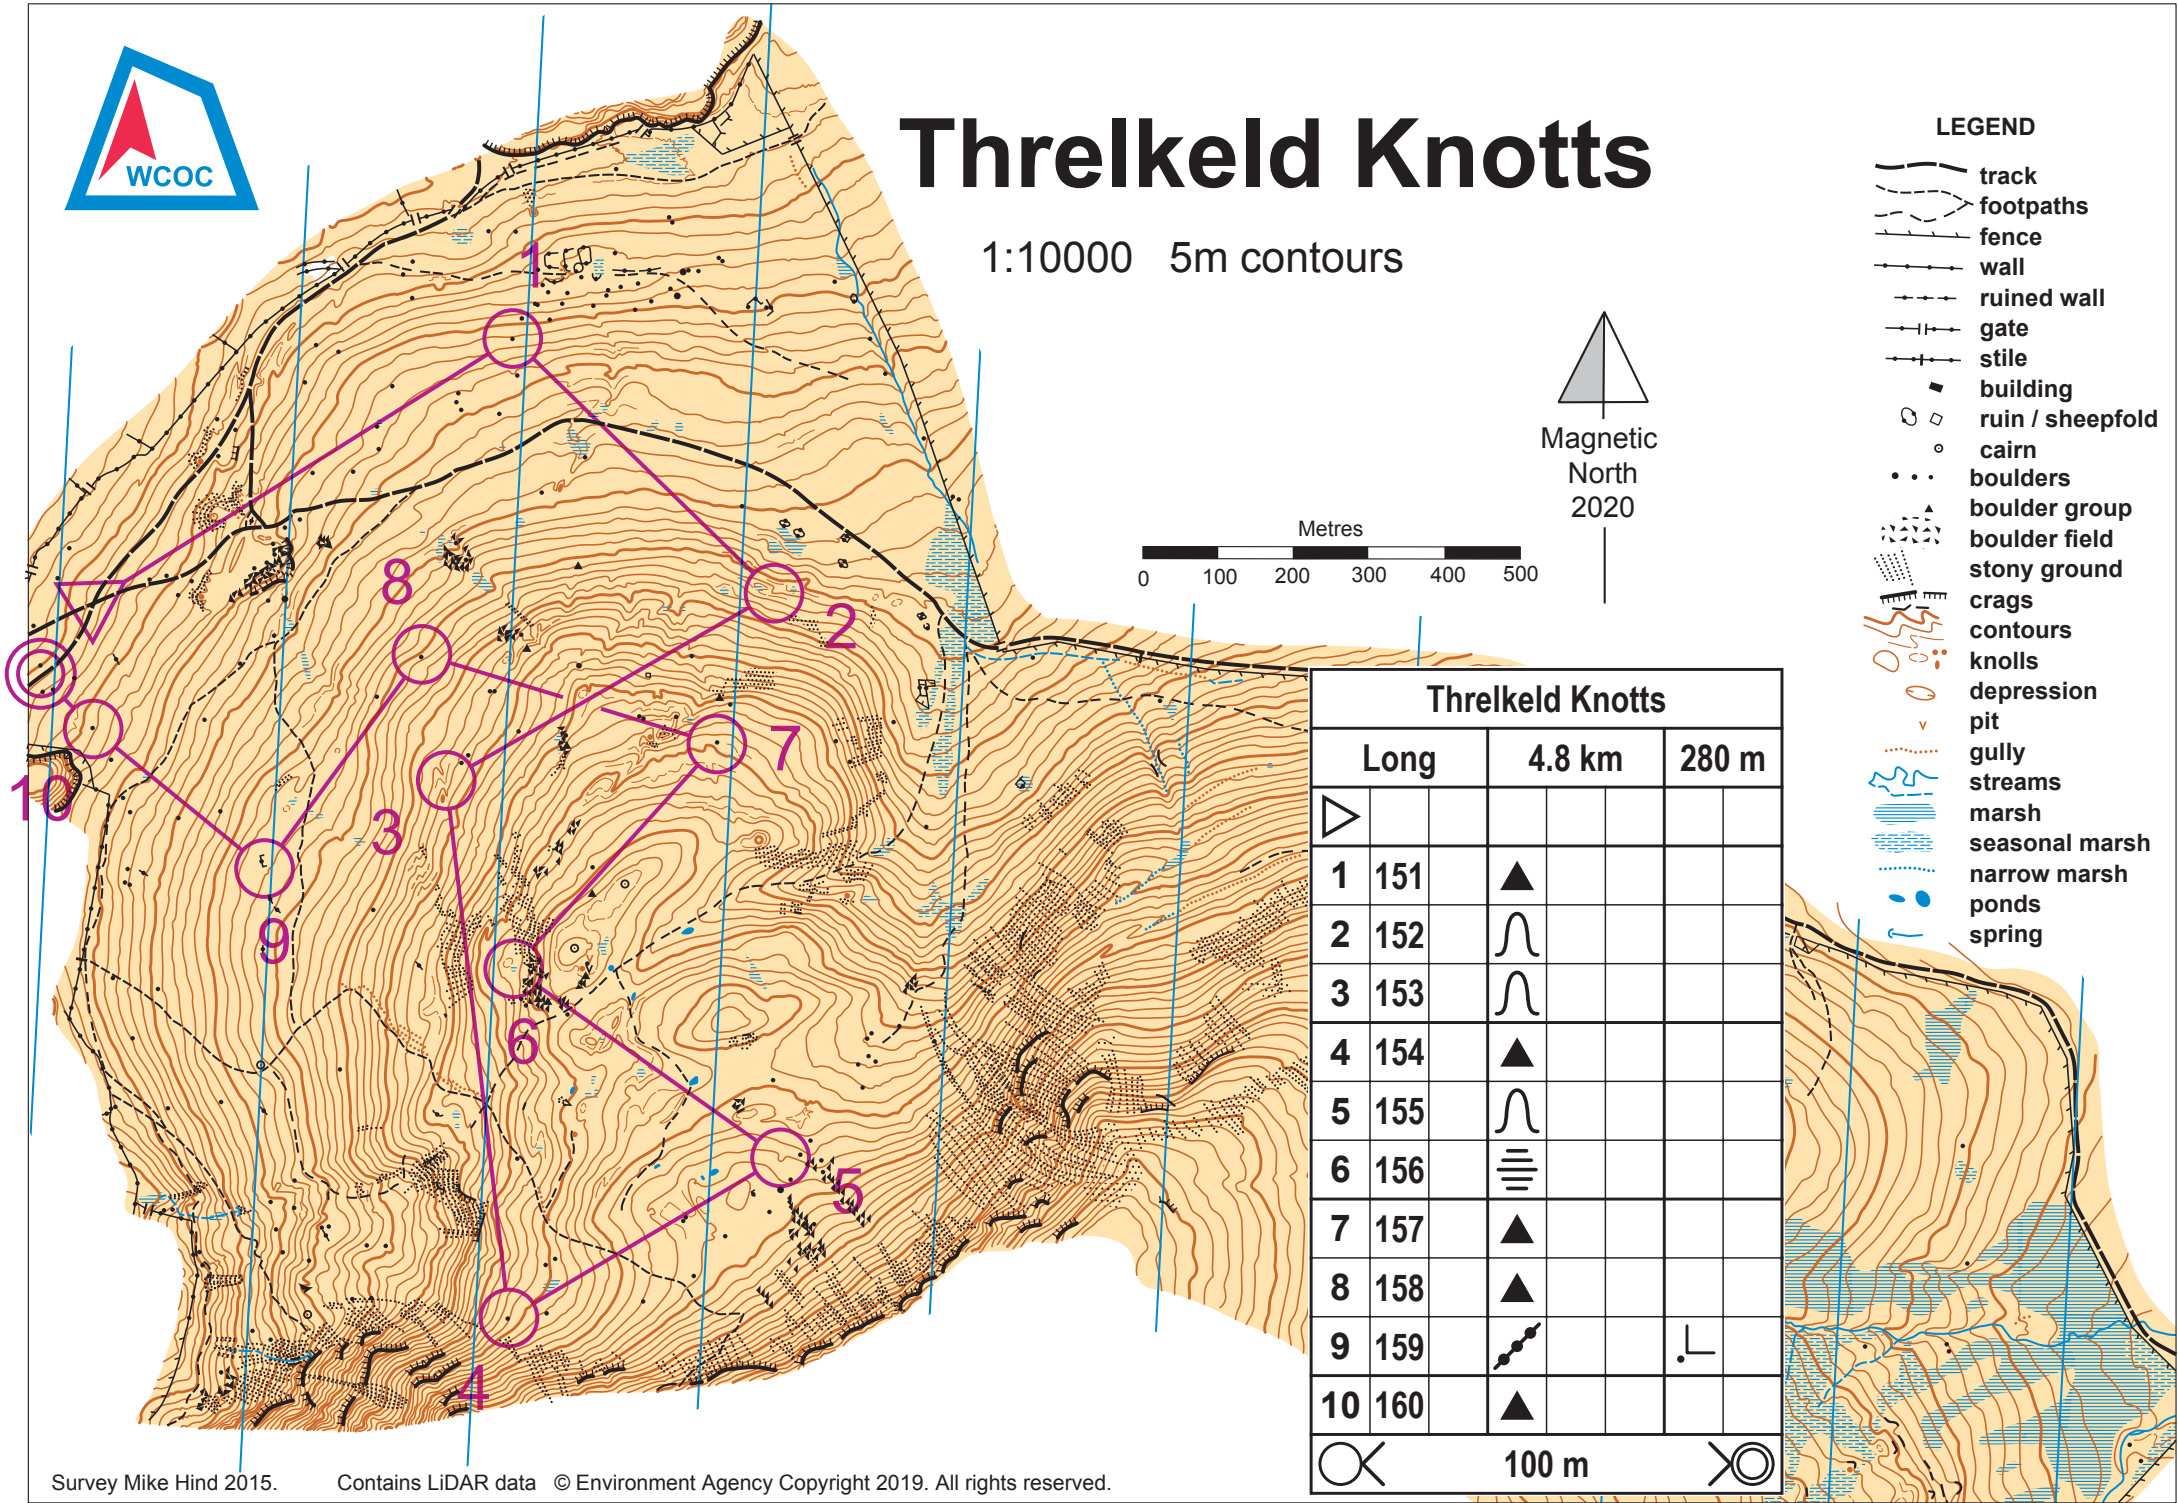

Threlkeld Knotts

1:10000 5m contours

LEGEND

- track
- footpaths
- fence
- wall
- ruined wall
- gate
- stile
- building
- ruin / sheepfold
- cairn
- boulders
- boulder group
- boulder field
- stony ground
- crags
- contours
- knolls
- depression
- pit
- gully
- streams
- marsh
- seasonal marsh
- narrow marsh
- ponds
- spring

Threlkeld Knotts			
Long	4.8 km	280 m	
1	151		
2	152		
3	153		
4	154		
5	155		
6	156		
7	157		
8	158		
9	159		
10	160		